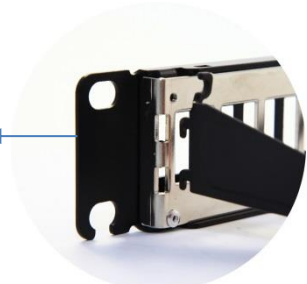

Configuration panel

Easy to install cable management

DESCRIPTION

Applications

- Media Panel assembly
- High density system

Features

- 24 available port in one unit
- Staggered design
- Mount to standard EIA 19" racks
- FTP design to reducing NEXT