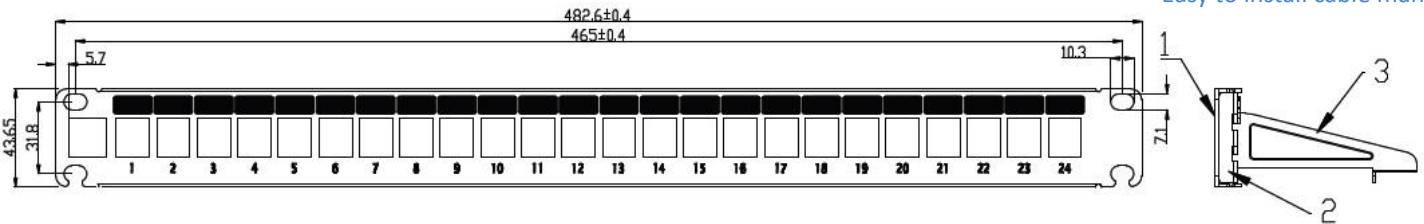

Configuration panel

Easy to install cable management

DESCRIPTION

Applications

- Media Panel assembly
- High density system

Features

- 24 available port in one unit
- Staggered design
- Mount to standard EIA 19" racks
- FTP design to reducing NEXT

Specifications

Item	Value
Operating temperature range	-10 ° C TO 60 ° C
Storage temperature range	-40 ° C~+68 ° C
Humidity	10%~90%RH

ORDER INFORMATION

PP- - - - - - - -

① ② ③ ④ ⑤ ⑥ ⑦

① Assembly Type		② Isolation Type	③ Available Port	④ Unit Type	⑤ Material	⑥ Cable Management	⑦ color
CAT3=C3	CAT6=C6	U:UTP	12:12Port	01:1U	S:Iron	W:With	BK
CAT5=C5	CATA=6A		24:24 Port	02:2U	A: Aluminum	N:Non	SR
CAT5E=5E		F:FTP	48:48 Port		P:Plastic		