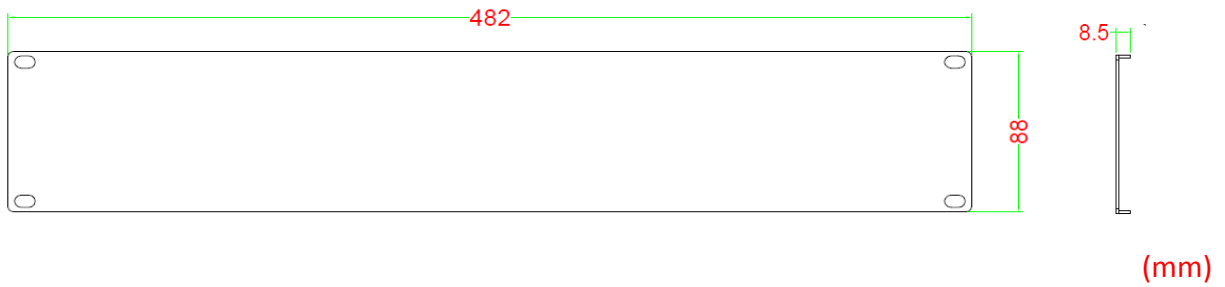

# Cable management (2U Blank Plate)