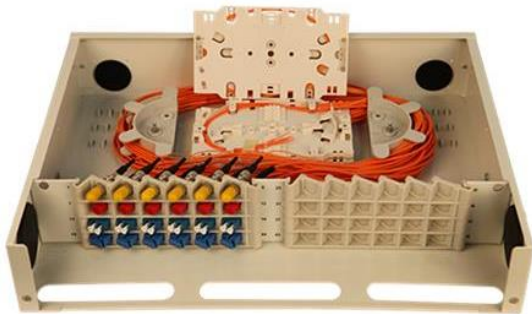

Rack Mount ODF

WFDRF48A02WH

WFDRF48A04WH

DESCRIPTION

■ Applications

- Local Area Network
- CATV Network
- FTTX System
- Wide Area Network
- Data communication Networks

■ Features

- For 19" or 23" rack.
- Applicable in the termination.
- Up to 48C for welding and connecting.
- Available for the installation of FC、SC、LC adaptors.
- Compatible with most cable management

■ Specifications

Item	WFD-R-F-48-A-02-WH	WFD-R-F-48-A-04-WH
Size(DxWxH)mm	410x310x78	410x310x170
Adapter ports	48C/2U	48C/4U
Suitable Adapter	FC、SC、LC	
Material	Aluminum Alloy Plate	
Weight(kg)	N.W. 2.5kg	N.W. 2.7kg
Type	Fixed	Fixed
Color	White	White