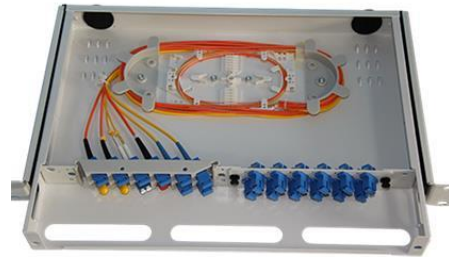

Rack Mount ODF Slide Type

WFDRS24A01WH

WFDRS48A02WH

DESCRIPTION

■ Applications

- Local Area Network
- CATV Network
- FTTX System
- Wide Area Network
- Data communication Networks

■ Features

- For 19" or 23" rack.
- Applicable in the termination.
- Up to 24C or 48C for welding and connecting.
- Available for the installation of FC、SC、LC adaptors.
- Compatible with most cable management

■ Specifications

Item	WFD-R-S-24-A-01-WH	WFD-R-S-48-A-01-WH
Size(DxWxH)mm	410x310x41	410x333x78
Adapter ports	24C/1U	48C/2U
Suitable Adapter	FC、SC、LC	
Material	Aluminum Alloy Plate	
Weight(kg)	N.W. 1.6kg	N.W. 2.7kg
Type	Slide	Slide
Color	White	White