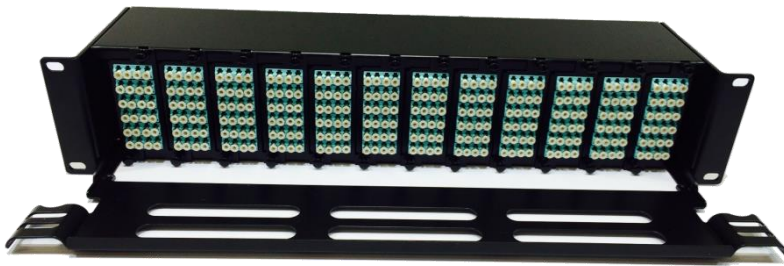

Fiber Patch Panel 2RU for HD Cassette

DESCRIPTION

Fiber patch panel, 2RU fits high density cassette, with front support bar, black, cassettes unload

Applications

- Data communication network
- Cloud data center

Features

- Capacity Max. 12 pcs HD cassette with 288 fibers in 2RU 19" patch panel
- Panel body SPCC 1.5mm thickness
- Front cable management SPCC 1.5mm thickness
- Painted color black RAL 9005

Specifications

- Panel dimension 2RU X 19" x 12.2"
- Panel body SPCC 1.5mm thickness
- Front cable management SPCC 1.5mm thickness
- Painted color black RAL 9005

Package

- 1 piece patch panel per inner box
- 2 pcs patch panel per carton
- Carton dimension: 54 x 42.5 x 35 cm
- Net Weight: 5.17 kg
- Gross Weight: 7.5 kg
- Carton size: 2.83 cuft