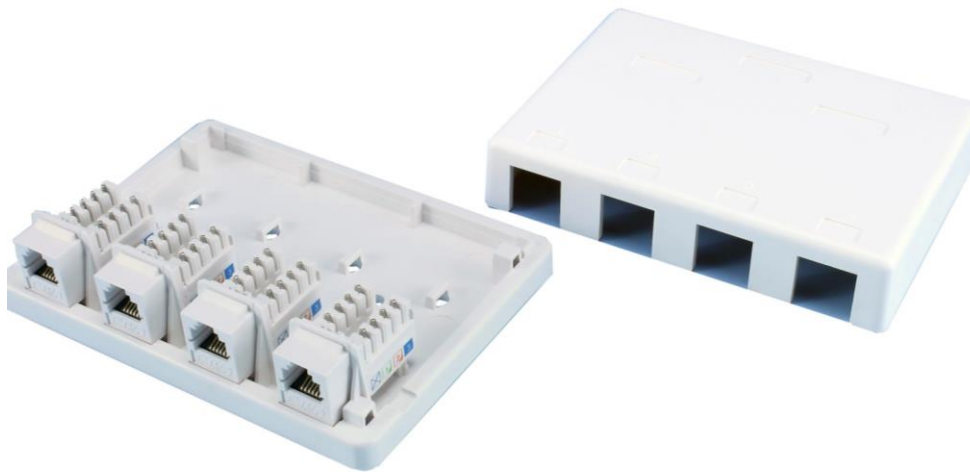

# Surface Mount Box

1 &amp; 2 &amp; 4 &amp; 6 Port Surface

(mm)

### Applications

- Snap in module for different Configuration of jack and connectors

### Specifications

| Item              | Value                              |
|-------------------|------------------------------------|
| Body Materials    | Fireproof ABS UL-94V0              |
| Offer Options     | 1 & 2 & 4 & 6 Port snap-in modules |
| Temperature Range | -40°C ~ +70°C                      |