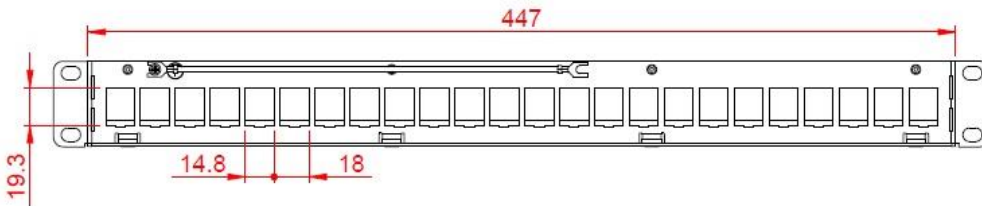

# Configuration panel

Easy to install cable management

### Features

- 24 available port in one unit
- UTP/FTP wiring system
- Mount to standard EIA 19" racks
- FTP design to reducing NEXT