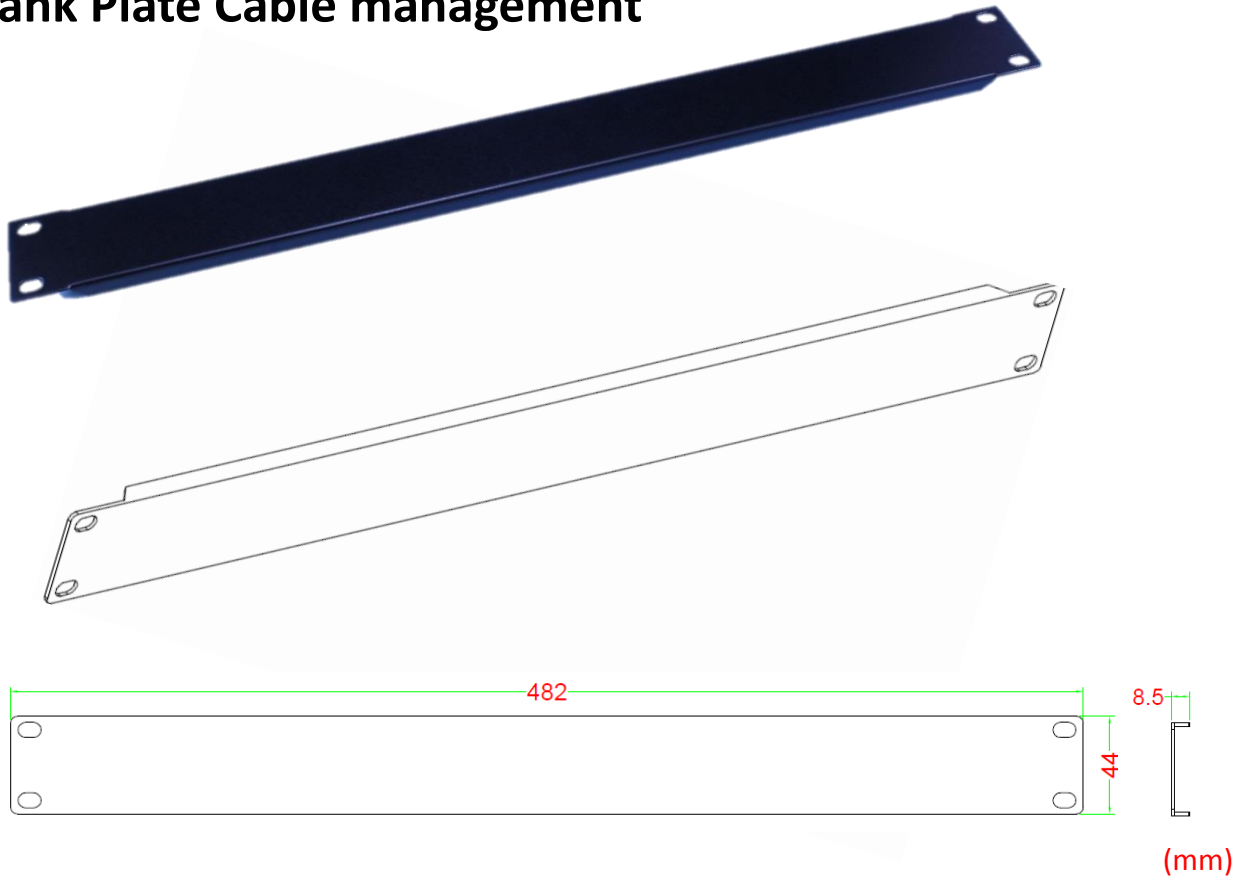

# 1U Blank Plate Cable management

### ■ Features

· 1U/2U Blank Plate

### ■ Specifications

Item	Value
Panel	Metal (SPCC)