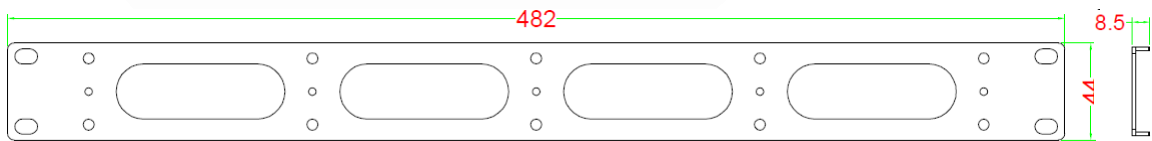

1U Blank Plate 4 Ellipse Holes

(mm)

DESCRIPTION

■ Applications

· wiring system cable management

■ Specifications

■ Features

· 1U/2U Blank Plate 4 Ellipse Holes

Item	Value
Panel	Metal (SPCC)

ORDER INFORMATION

W-CM-①-②-③-④-⑤-⑥-⑦