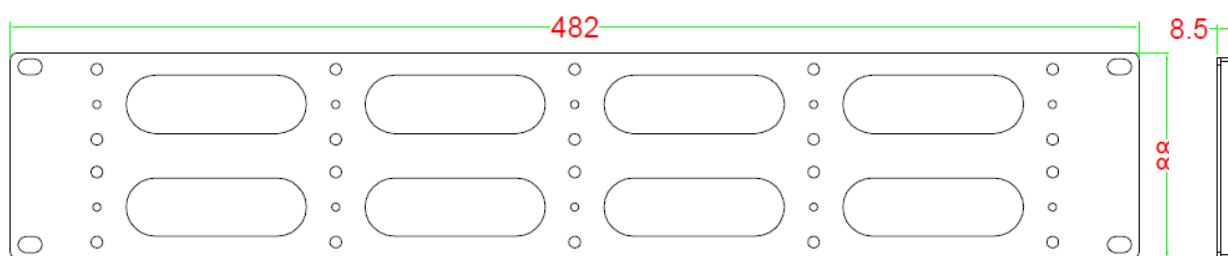

# 2U Blank Plate 8 Ellipse Holes

(mm)

## DESCRIPTION

### ■ Features

· 1U/2U Blank Plate 8 Ellipse Holes

Item	Value
Panel	Metal (SPCC)