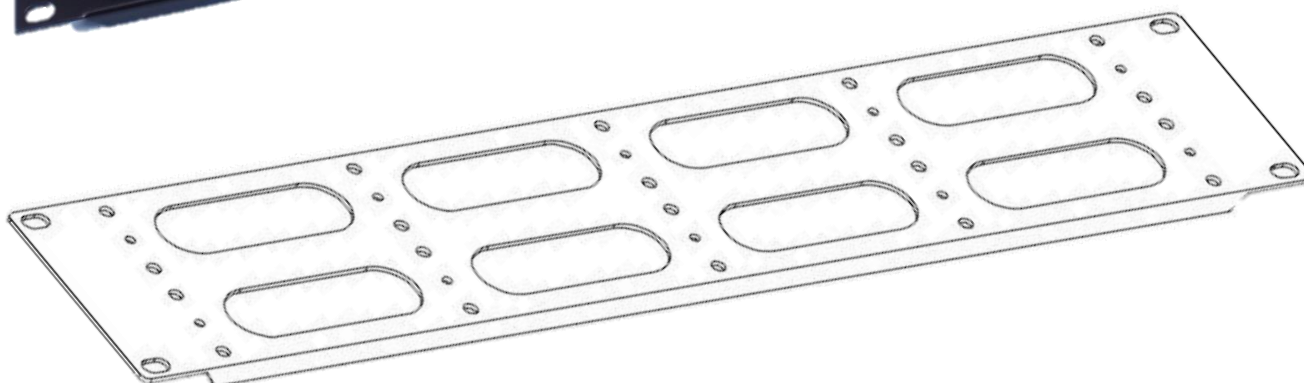

# 2U Blank Plate 8 Ellipse Holes

(mm)

## DESCRIPTION

### ■ Features

· 1U/2U Blank Plate 8 Ellipse Holes

Item	Value
Panel	Metal (SPCC)