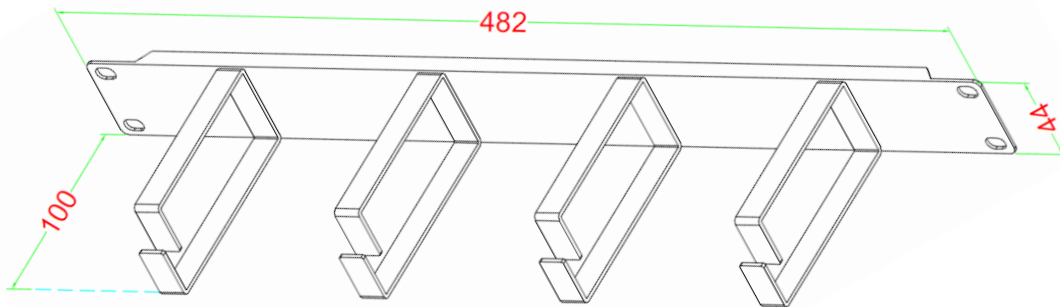

1U Horizontal Cable management

(mm)

DESCRIPTION

■ Applications

· wiring system cable management

■ Features

· 1U/2U Blank Plate

■ Specifications

Item	Value
Panel	Metal (SPCC)
Frame Height	100mm

ORDER INFORMATION

W-CM-○-○○-○○-○-○-○○
 ① ② ③ ④ ⑤ ⑥ ⑦